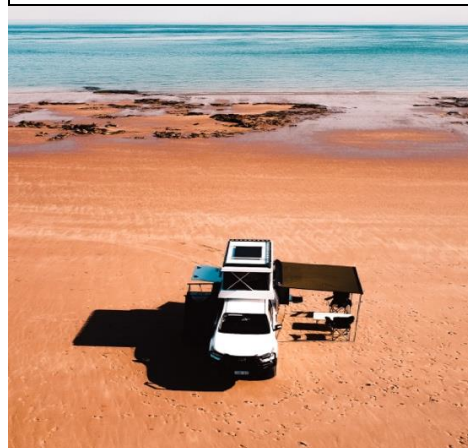

Optional Hire Items (price on request)

Item
240v Petrol generator
Single camp stretcher with foam mattress
EPIRB
120lt Esky
Additional 40lt Engel Fridge (one is included) in the camper
Camp Oven
Portable Toilet
Single swag
Tent - 2/3 Man
BEDDING PACK SINGLE: Pillow, sleeping bag or doona, sheet and pillowcase, bath towel, beach towel.
Camp Chair
Single Person Eating Set: 1 x Dinner plate, 1 x bowl, 1 x mug, cutlery.

Broome Broome 4WD Camper Hire
Airport Office Broome Broome Car Rentals. 4
Macpherson Street Broome
T| (08) 9192 2210 E|

reservations@broomebroome.com.au

www.broomebroome.com.au